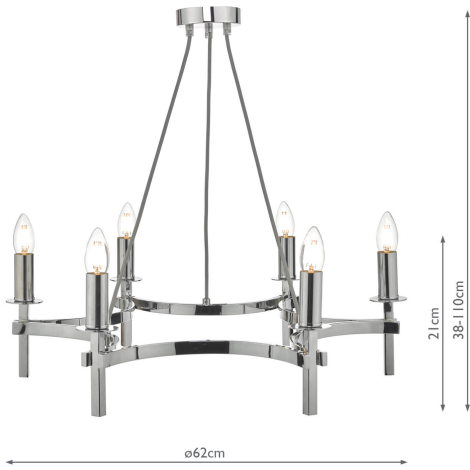

# Nacala 6 Light Pendant Polished Chrome

RRP

**£238.80** (inc VAT)

## TECHNICAL DATA

<b>Measurements</b>	H min38 - max110 x Ø62cm
<b>Fixing Plate Dimensions</b>	H2.5 x Ø10cm
<b>Finish</b>	Polished Chrome
<b>Material</b>	Metal
<b>Cable Material</b>	Braided Grey
<b>Nett Weight (kg)</b>	2.5 kg
<b>Primary Light:</b>	
<b>Lamp</b>	6 x 40w max SES CNDL
<b>Recommended Lamp</b>	BUL-E14-LED-13