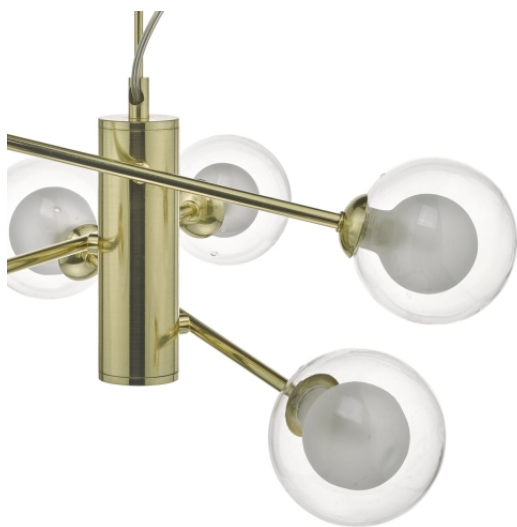

KUM0635

Kumara 6lt Pendant Gold & Glass

RRP
£210.00 (inc VAT)

TECHNICAL DATA

Measurements	H min38 - max132 x Ø45cm
Fixing Plate Dimensions	H2.5 x Ø13cm
Finish	Polished Gold,Glass
Material	Glass, Metal
Cable Material	Clear
Nett Weight (kg)	1.5 kg
Primary Light: Lamp	6 x 25w max G9
Recommended Lamp	BUL-G9-LED-3

IP Rating	IP20
Suitable	Indoor
Electrical Class	Class II, Double Insulated