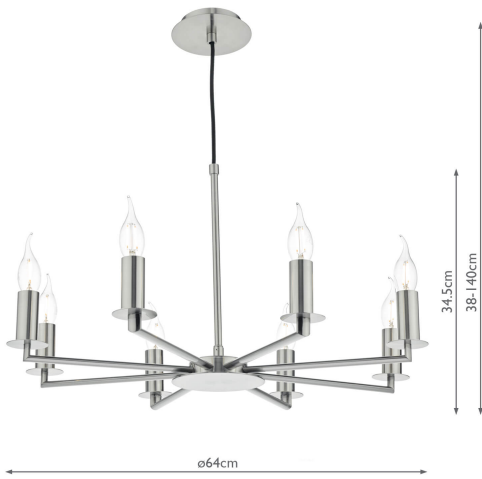

TYL0838

Tyler 8lt Pendant Satin Nickel Fitting Only

RRP

£330.00 (inc VAT)

TECHNICAL DATA

Measurements	H min38 - max140 x Ø64cm
Fixing Plate Dimensions	H2 x Ø10cm
Finish	Satin Nickel
Material	Metal
Cable Material	Braided Black
Nett Weight (kg)	2.5 kg
Shade Included	Fitting Only
Primary Light:	
Lamp	8 x 40w max SES CNDL
Recommended Lamp	BUL-E14-LED-14

IP Rating

IP20

Suitable

Indoor