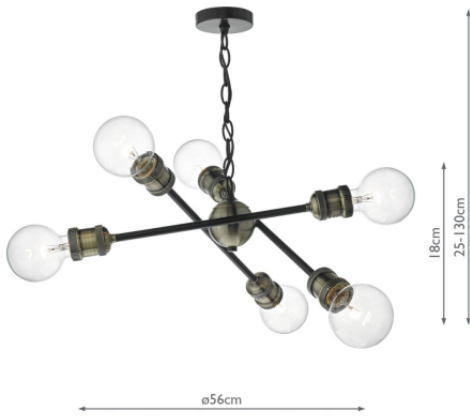

BRI0654

Brigade 6 Light Pendant Black & Antique Brass

RRP

£118.80 (inc VAT)

TECHNICAL DATA

Measurements	H min25 - max130 x Ø56cm
Fixing Plate Dimensions	H2 x Ø10cm
Finish	Matt Black,Antique Brass
Material	Metal
Cable Material	Black
Nett Weight (kg)	1.5 kg
Primary Light:	
Lamp	6 x 60w max ES Globe
Recommended Lamp	BUL-E27-LED-19

IP Rating	IP20
Suitable	Indoor
Electrical Class	Class II, Double Insulated