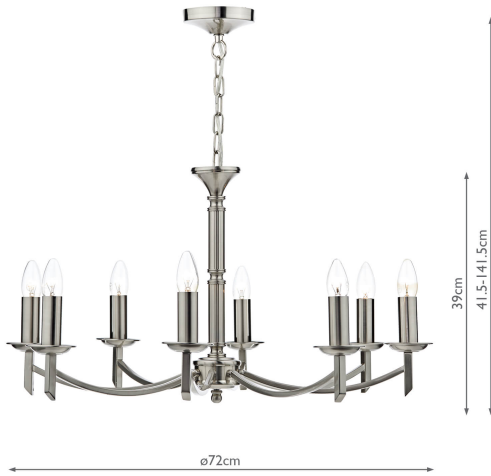

# Ambassador 8 Light Dual Mount Chandelier Satin Chrome

RRP

**£390.00** (inc VAT)

## TECHNICAL DATA

Measurements	H min42 - max142 x Ø72cm
Fixing Plate Dimensions	H4 x Ø12cm
Finish	Satin Chrome
Material	Metal
Cable Material	Clear
Nett Weight (kg)	3.5 kg
Shade Included	Fitting Only
Primary Light: Lamp	8 x 40w max SES CNDL
Recommended Lamp	BUL-E14-LED-13