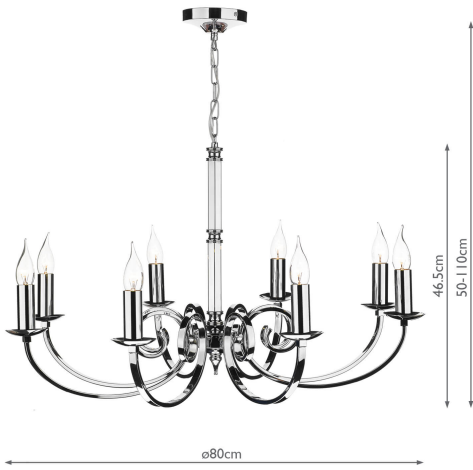

## Murray 8 Light Dual Mount Pendant Polished Chrome

RRP

£390.00 (inc VAT)

### TECHNICAL DATA

Measurements	H min50 - max110 x Ø80cm
Fixing Plate Dimensions	Ø12cm
Finish	Polished Chrome
Material	Metal
Cable Material	Clear
Nett Weight (kg)	4 kg
Shade Included	Fitting Only
Primary Light: Lamp	8 x 40w max SES CNDL
Recommended Lamp	BUL-E14-LED-14