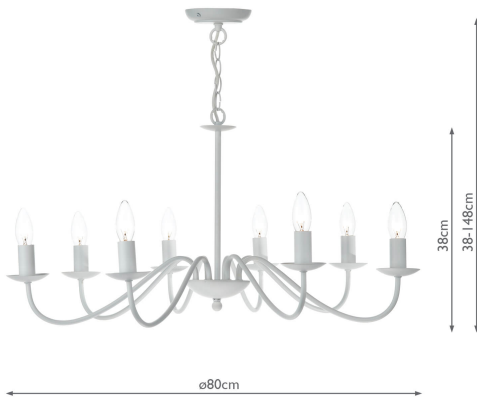

IRW0802

Irwin 8 Light Pendant Dual Mount White

RRP
£222.00 (inc VAT)

TECHNICAL DATA

Measurements	H min38 - max148 x Ø80cm
Fixing Plate Dimensions	H2.5 x Ø13cm
Finish	Matt White
Material	Metal
Nett Weight (kg)	2.5 kg
Shade Included	Fitting Only
Primary Light: Lamp	8 x 40w max SES CNDL
Recommended Lamp	BUL-E14-LED-13