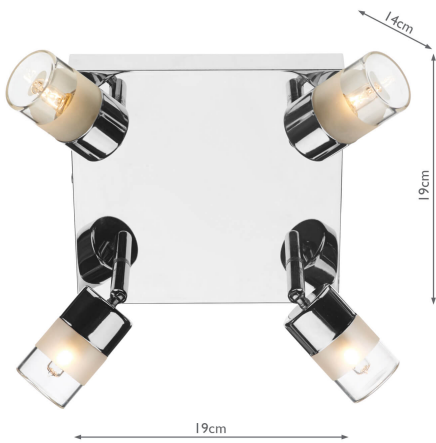

ART8550

Artemis Bathroom 4 Light Spotlight Polished Chrome Glass IP44

RRP

£118.80 (inc VAT)

TECHNICAL DATA

Measurements	D19 x H14 x W19cm
Finish	Polished Chrome, White Frosted Glass
Material	Glass, Metal
Nett Weight (kg)	1 kg
Primary Light:	
Lamp	4 x 25w max G9
Recommended Lamp	BUL-G9-LED-3

IP Rating

IP44

Suitable

Bathroom Zones 1 & 2

Electrical Class

Class II, Double Insulated