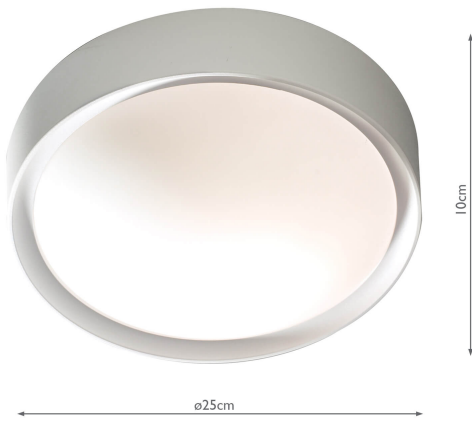

BET52

Beta Bathroom Flush White Acrylic & Opal Glass IP44

RRP

£54.00 (inc VAT)

TECHNICAL DATA

Measurements	H10 x Ø25cm
Fixing Plate Dimensions	H3 x Ø20cm
Finish	White, Opal Glass
Material	Glass, Plastic
Nett Weight (kg)	1 kg
Primary Light:	
Lamp	1 x 60w max ES GLS
Recommended Lamp	BUL-E27-LED-17