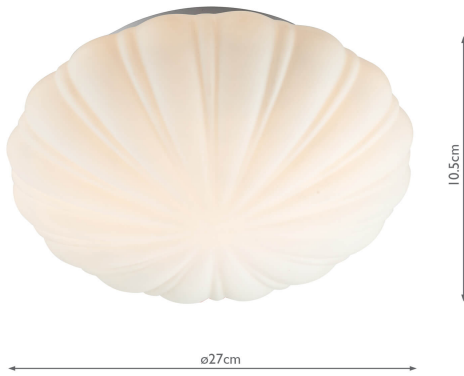

## Cafe Bathroom Flush Scalloped Opal Glass IP44

RRP

**£78.00** (inc VAT)

### TECHNICAL DATA

<b>Measurements</b>	H10.5 x Ø27cm
<b>Fixing Plate Dimensions</b>	H4.5 x Ø22cm
<b>Finish</b>	Opal Glass
<b>Material</b>	Glass
<b>Nett Weight (kg)</b>	1 kg
<b>Primary Light:</b>	
<b>Lamp</b>	1 x 60w max ES GLS
<b>Recommended Lamp</b>	BUL-E27-LED-17