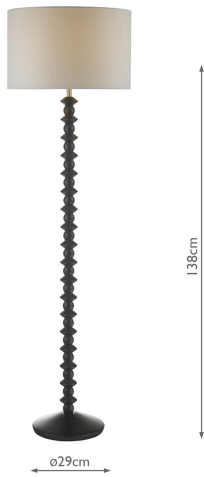

AZA4922

Azana Floor Lamp Black Base Only

RRP
£187.80 (inc VAT)

TECHNICAL DATA

Measurements	H138 x Ø29cm
Finish	Matt Black
Material	Wood
Cable Material	Black
Nett Weight (kg)	2.5 kg
Shade Included	Base Only
Primary Light:	
Lamp	1 x 60w max ES GLS
Recommended Lamp	BUL-E27-LED-17