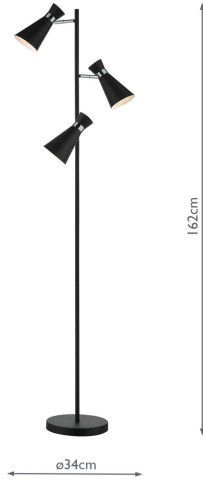

ASH4922

Ashworth 3 Light Floor Lamp Matt Black & Polished Chrome

RRP

£192.00 (inc VAT)

TECHNICAL DATA

| | |
|---------------------------|-----------------------------|
| Measurements | H162 x Ø34cm |
| Base Measurements | H3.5 x Ø26cm |
| Shade Measurements | H20 x Ø10.6cm |
| Finish | Matt Black, Polished Chrome |
| Material | Metal |
| Cable Material | Braided Black |
| Nett Weight (kg) | 4 kg |
| Primary Light: | |
| Lamp | 3 x 40w max SES GB |
| Recommended Lamp | BUL-E14-LED-3 |