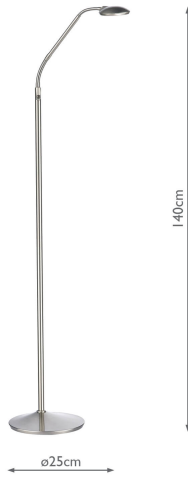

WEL4946

# Wellington Task Floor Lamp Satin Chrome LED

RRP

£162.00 (inc VAT)

## TECHNICAL DATA

<b>Measurements</b>	H min120 - max140 x Ø25cm
<b>Base Measurements</b>	H5 x Ø25cm
<b>Finish</b>	Satin Chrome
<b>Material</b>	Metal
<b>Cable Material</b>	Black
<b>Nett Weight (kg)</b>	3.5 kg
<b>Primary Light:</b>	
<b>Lamp</b>	1 x 7w LED
<b>Lumens</b>	570
<b>Efficiency</b>	82lm/w