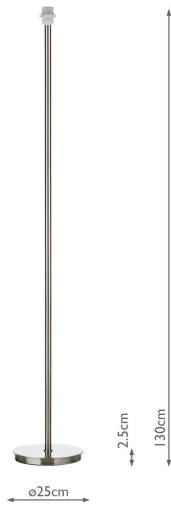

TUS4946

Tuscan Floor Lamp Satin Chrome Base Only

RRP

£118.80 (inc VAT)

TECHNICAL DATA

Measurements	H130 x Ø25cm
Base Measurements	H134 x Ø25cm
Finish	Satin Chrome
Material	Metal
Cable Material	Clear
Nett Weight (kg)	3 kg
Shade Included	Base Only
Primary Light:	
Lamp	1 x 60w max ES GLS
Recommended Lamp	BUL-E27-LED-17

IP Rating

IP20

Suitable

Indoor

Electrical Class

Class II, Double Insulated