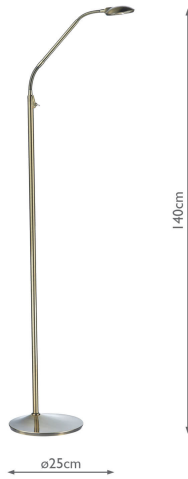

WEL4975

Wellington Task Floor Lamp Antique Brass LED

RRP

£162.00 (inc VAT)

TECHNICAL DATA

Measurements	H min120 - max140 x Ø25cm
Base Measurements	H5 x Ø25cm
Finish	Antique Brass
Material	Metal
Cable Material	Black
Nett Weight (kg)	3.5 kg
Primary Light: Lamp	1 x 7w LED
Lumens	570
Efficiency	82lm/w