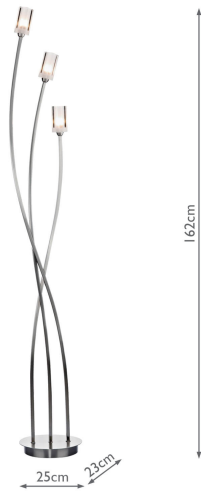

MOR4946

Morgan 3 Light Floor Lamp Satin Chrome

RRP

£348.00 (inc VAT)

TECHNICAL DATA

Measurements	D23 x H162 x W25cm
Base Measurements	H4 x Ø23cm
Finish	Satin Chrome, Glass
Material	Glass, Metal
Cable Material	Clear
Nett Weight (kg)	7.5 kg
Primary Light:	
Lamp	3 x 25w max G9
Recommended Lamp	BUL-G9-LED-3