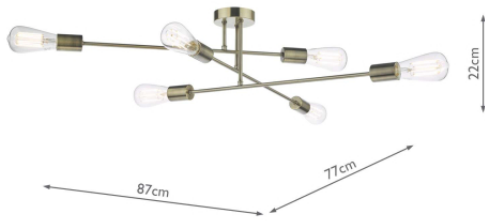

NEV6475

Neve 6 Light Flush Antique Brass

RRP
£109.20 (inc VAT)

TECHNICAL DATA

Measurements	D77 x H22 x W87cm
Fixing Plate Dimensions	H2.5 x Ø10cm
Finish	Antique Brass
Material	Metal
Nett Weight (kg)	1 kg

Primary Light:

Lamp 6 x 60w max ES GLS

Recommended Lamp BUL-E27-LED-15

IP Rating

IP20

Suitable

Indoor

Electrical Class

Class II, Double Insulated