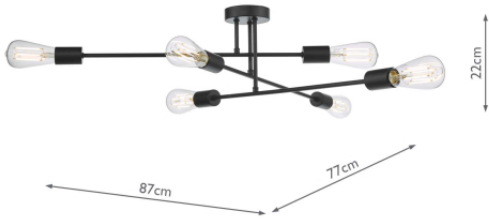

NEV6422

Neve 6 Light Flush Matt Black

RRP
£103.20 (inc VAT)

TECHNICAL DATA

Measurements	D77 x H22 x W87cm
Fixing Plate Dimensions	H2.5 x Ø15cm
Finish	Matt Black
Material	Metal
Nett Weight (kg)	1 kg

Primary Light:

Lamp 6 x 60w max ES GLS

Recommended Lamp BUL-E27-LED-15

IP Rating

IP20

Suitable

Indoor

Electrical Class

Class II, Double Insulated