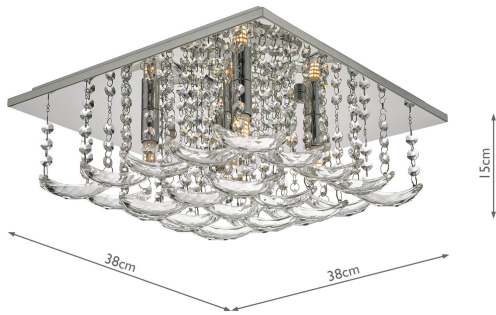

ORE5450

Orella 5 Light Flush Polished Chrome & Crystal

RRP

£201.60 (inc VAT)

TECHNICAL DATA

Measurements	D38 x H15 x W38cm
Fixing Plate Dimensions	D34 x H2.5 x W34cm
Finish	Polished Chrome, Crystal
Material	Crystal, Metal
Nett Weight (kg)	3 kg

Primary Light:

Lamp 5 x 40w max G9

Recommended Lamp BUL-G9-LED-3

IP Rating

IP20

Suitable

Indoor

Electrical Class