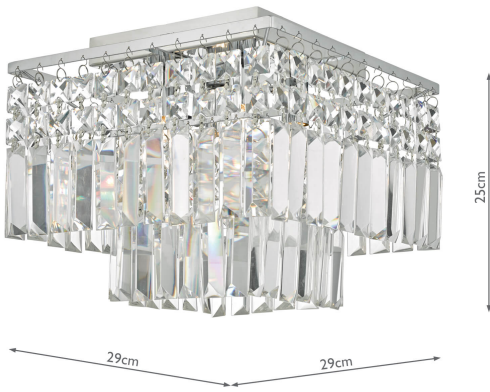

POS5050

Poseidon 4 Light Flush Polished Chrome & Crystal

RRP

£178.80 (inc VAT)

TECHNICAL DATA

Measurements	D29 x H25 x W29cm
Fixing Plate Dimensions	D18 x H2.5 x W18cm
Finish	Crystal, Polished Chrome
Material	Crystal, Metal
Nett Weight (kg)	3.5 kg