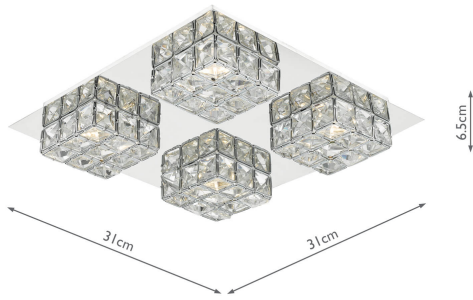

IMO0450

Imogen LED flush glass faceted squares Polished Chrome frame

RRP

£180.00 (inc VAT)

TECHNICAL DATA

Measurements	D31 x H6.5 x W31cm
Fixing Plate Dimensions	D31 x H3.5 x W31cm
Finish	Polished Chrome, Crystal
Material	Crystal, Metal
Nett Weight (kg)	2 kg
Primary Light:	
Lamp	4 x 5w LED
Lumens	1232
Efficiency	62lm/w
Colour Rendering	83 Ra