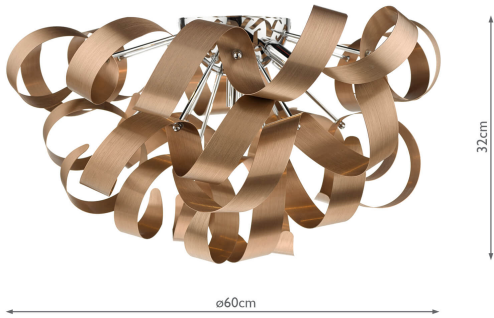

## Rawley 5 Light Flush Brushed Copper 60cm

RRP  
**£201.00** (inc VAT)

### TECHNICAL DATA

<b>Measurements</b>	H32 x Ø60cm
<b>Fixing Plate Dimensions</b>	H7 x Ø15cm
<b>Finish</b>	Brushed Copper, Polished Chrome
<b>Material</b>	Metal
<b>Nett Weight (kg)</b>	1.5 kg
<b>Primary Light:</b>	
<b>Lamp</b>	5 x 25w max G9
<b>Recommended Lamp</b>	BUL-G9-LED-3