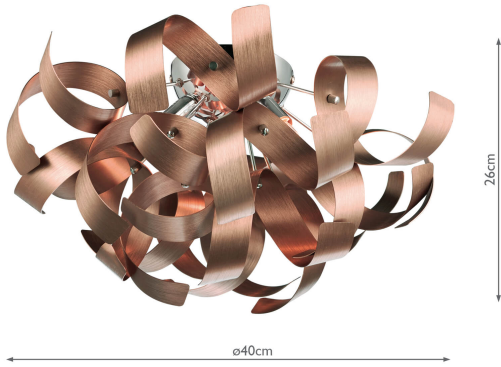

RAW0464

Rawley 4 Light Flush Brushed Copper 40cm

RRP
£132.00 (inc VAT)

TECHNICAL DATA

Measurements	H26 x Ø40cm
Fixing Plate Dimensions	H6 x Ø12cm
Finish	Brushed Copper, Polished Chrome
Material	Metal
Nett Weight (kg)	1 kg
Primary Light: Lamp	4 x 25w max G9
Recommended Lamp	BUL-G9-LED-3