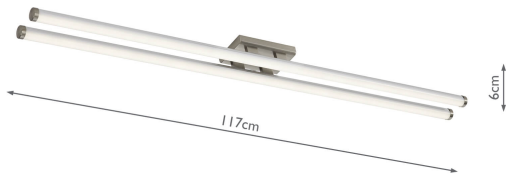

CUI4846

Cuisine 2 Light Bar Flush Brushed Chrome LED

RRP

£238.80 (inc VAT)

TECHNICAL DATA

Measurements	D9 x H6 x W117cm
Fixing Plate Dimensions	D9 x H2 x W5.5cm
Finish	Satin Chrome, Opal
Material	Metal, Plastic
Nett Weight (kg)	1 kg

Primary Light:	
Lamp	2 x 20w LED

Lumens	4000
Efficiency	100lm/w
Colour Rendering	80 Ra

IP Rating	IP20
Suitable	Indoor
Electrical Class	Class II, Double Insulated