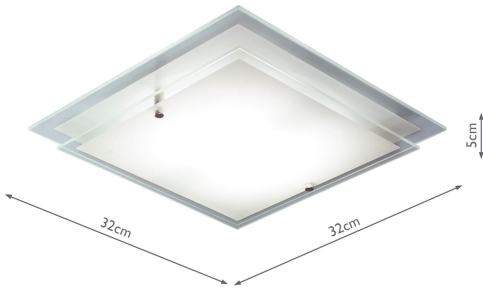

FRA472

Frame Flush Square Halogen 2 Sheets

RRP
£118.80 (inc VAT)

TECHNICAL DATA

| | |
|--------------------------------|--------------------------------------|
| Measurements | D32 x H5 x W32cm |
| Base Measurements | H4 x Ø24cm |
| Finish | Satin Chrome, White Frosted Glass |
| Material | Glass, Metal |
| Nett Weight (kg) | 2 kg |
| Primary Light: Lamp | 1 x 80w max R7S |