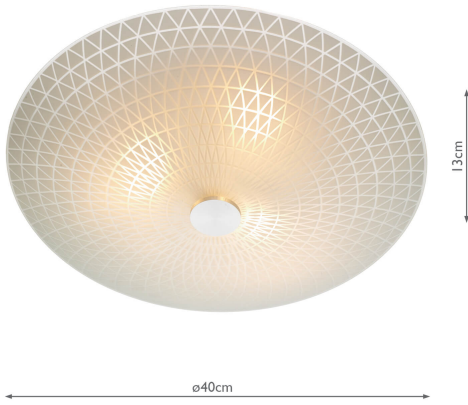

COL522

### TECHNICAL DATA

<b>Measurements</b>	H13 x Ø40cm
<b>Shade Measurements</b>	H8 x Ø40cm
<b>Fixing Plate Dimensions</b>	H2.5 x Ø23cm
<b>Finish</b>	White Frosted Glass
<b>Material</b>	Glass
<b>Nett Weight (kg)</b>	2 kg
<b>Primary Light:</b>	
<b>Lamp</b>	3 x 40w max ES GLS
<b>Recommended Lamp</b>	BUL-E27-LED-17