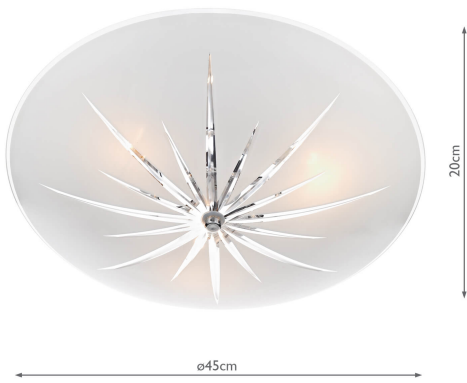

### TECHNICAL DATA

<b>Measurements</b>	H20 x Ø45cm
<b>Fixing Plate Dimensions</b>	H3 x Ø9cm
<b>Finish</b>	White Frosted Glass, Polished Chrome
<b>Material</b>	Glass, Metal
<b>Nett Weight (kg)</b>	2 kg
<b>Primary Light:</b>	
<b>Lamp</b>	3 x 40w max SES GB
<b>Recommended Lamp</b>	BUL-E14-LED-3