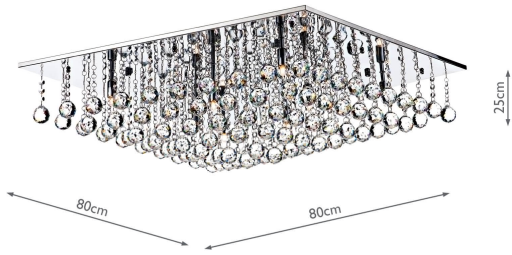

ABA4750

Abacus 8 Light Flush Polished Chrome Crystal

RRP

£648.00 (inc VAT)

TECHNICAL DATA

Measurements	D80 x H25 x W80cm
Finish	Crystal, Polished Chrome
Material	Crystal, Metal
Nett Weight (kg)	19 kg
Primary Light:	
Lamp	8 x 40w max G9
Recommended Lamp	BUL-G9-LED-3