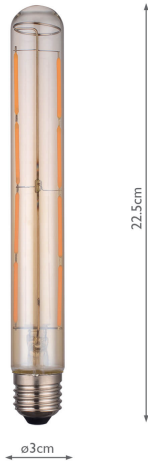

BUL-E27-LEDV-5

# (Pack of 5) LED Tube Light bulb (Lamp) ES/E27 6W 400LM

RRP

£67.80 (inc VAT)

## TECHNICAL DATA

Measurements	H23 x Ø3cm
Material	Glass
Nett Weight (kg)	0.06 kg
Primary Light: Lamp	1 x 6w max ES Tube
Lumens	400
Efficiency	67lm/w
Colour Rendering	80 Ra

Suitable

Indoor