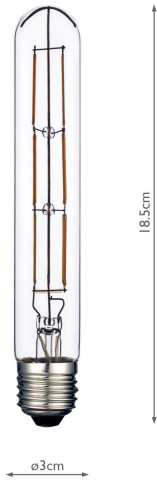

BUL-E27-LED-25

(Pack of 5) LED Tube Light Bulb (Lamp) ES/E27 6W 600LM

RRP

£61.80 (inc VAT)

TECHNICAL DATA

Measurements	H19 x Ø3cm
Material	Glass
Nett Weight (kg)	0.04 kg
Primary Light: Lamp	1 x 6w max ES Tube
Lumens	600
Efficiency	100lm/w
Colour Rendering	80 Ra