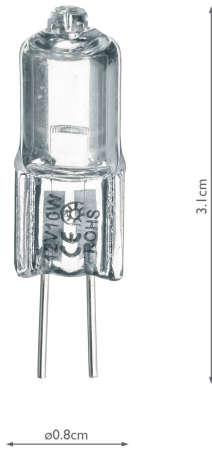

BULG410

(Pack of 10) Halogen G4 Light Bulb (Lamp) 10W 96LM

RRP

£8.40 (inc VAT)

TECHNICAL DATA

Measurements	H3.1 x Ø0.8cm
Finish	Glass
Material	Glass
Nett Weight (kg)	0.03 kg
Primary Light: Lamp	1 x 10w max G4
Lumens	96
Efficiency	10lm/w
Colour Rendering	80 Ra

Suitable

Indoor

BULG410