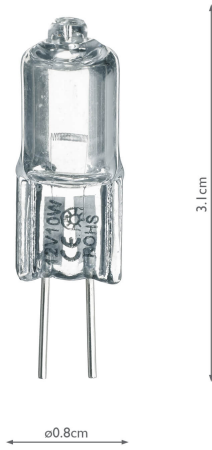

BULG420

(Pack of 10) Halogen G4 Light Bulb (Lamp) 20W 255LM

RRP

£8.40 (inc VAT)

TECHNICAL DATA

Measurements	H3.1 x Ø0.8cm
Finish	Glass
Material	Glass
Nett Weight (kg)	0.03 kg
Primary Light: Lamp	1 x 20w max G4
Lumens	255
Efficiency	13lm/w
Colour Rendering	80 Ra

Suitable

Indoor

BULG420