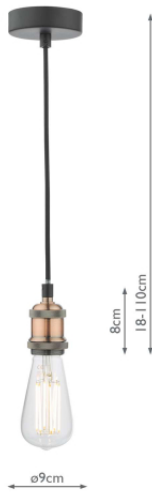

WAC0164

Waco 1 Light E27 Suspension Antique Copper Matt Black

RRP

£24.60 (inc VAT)

TECHNICAL DATA

Measurements	H min18 - max110 x Ø9cm
Fixing Plate Dimensions	H2.5 x Ø9cm
Finish	Antique Copper, Matt Black
Material	Metal
Cable Material	Braided Black
Nett Weight (kg)	0.29 kg
Primary Light: Lamp	1 x 60w max ES GLS