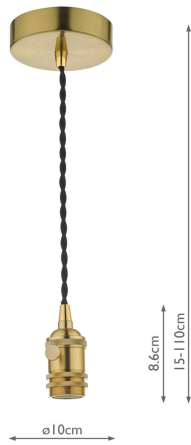

## Accessory 1 Light Suspension In Brass

RRP

**£41.40** (inc VAT)

### TECHNICAL DATA

<b>Measurements</b>	H min15 - max110 x Ø10cm
<b>Fixing Plate Dimensions</b>	H2.5 x Ø10cm
<b>Finish</b>	Natural Solid Brass
<b>Material</b>	Metal
<b>Cable Material</b>	Braided Black
<b>Nett Weight (kg)</b>	0.27 kg
<b>Primary Light: Lamp</b>	1 x 40w max SES CNDL