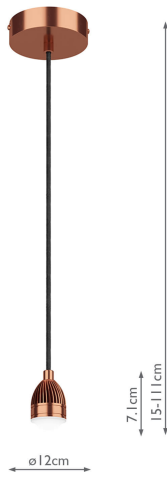

SPL0164

# 1lt Modular Suspension Copper LED

RRP

£66.00 (inc VAT)

## TECHNICAL DATA

Measurements	H min15 - max111 x Ø12cm
Fixing Plate Dimensions	H3 x Ø12cm
Finish	Satin Copper
Material	Metal
Cable Material	Braided Black
Nett Weight (kg)	0.46 kg
Primary Light: Lamp	1 x 13w LED
Lumens	1038
Efficiency	80lm/w
Colour Rendering	83 Ra