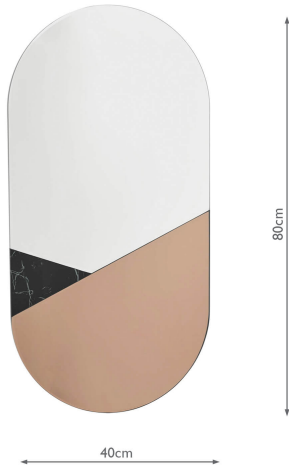

002JAL8040

Jalisa Oval Mirror Rose Gold & Black 80cm x 40cm

RRP

£119.40 (inc VAT)

TECHNICAL DATA

Measurements	H80 x W40cm
Finish	Mirror
Material	Glass
Nett Weight (kg)	4.5 kg

Suitable

Indoor