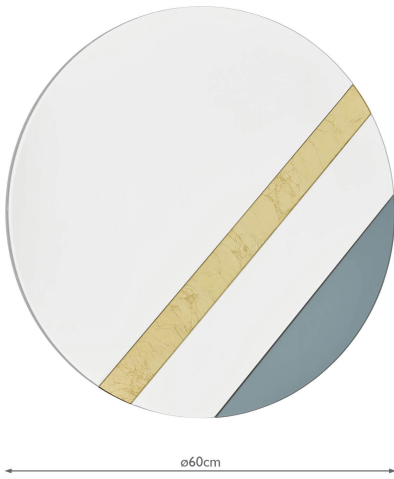

002JEL60

Jelena Round Mirror Smoked And Gold Leaf 60cm

RRP

£103.80 (inc VAT)

TECHNICAL DATA

Measurements	Ø60cm
Finish	Gold Mirror, Smoked Mirror
Material	Glass
Nett Weight (kg)	4 kg

Suitable

Indoor