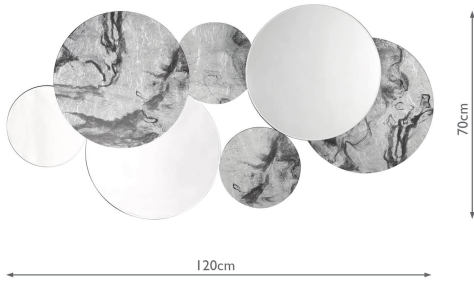

002MEC12070

Meco Rectangle Mirror Black Marble Effect 120 x 70cm

RRP

£330.00 (inc VAT)

TECHNICAL DATA

Measurements	H120 x W70cm
Finish	Black Mirror
Material	Glass
Nett Weight (kg)	10.5 kg

Suitable

Indoor