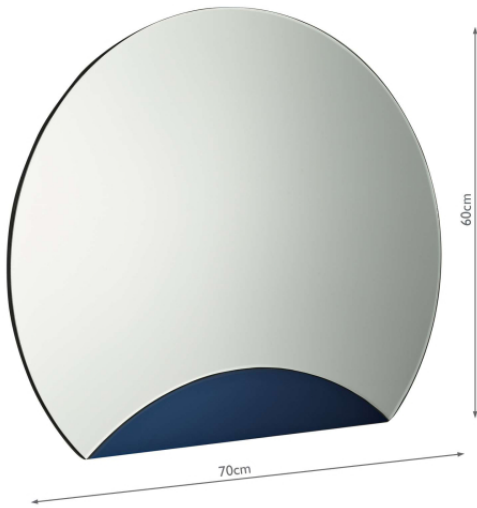

002RIS60B

## Rise Mirror With Blue Panel Detail 60 x 70cm

RRP

**£118.80** (inc VAT)

### TECHNICAL DATA

<b>Measurements</b>	H60 x W70cm
<b>Finish</b>	Blue Mirror, Mirror
<b>Material</b>	Glass
<b>Nett Weight (kg)</b>	5.5 kg

**Suitable**

Indoor