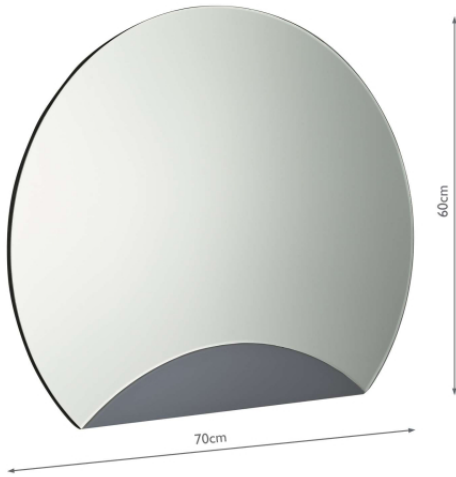

002RIS60

## Rise Mirror With Smoked Panel Detail 60 x 70cm

RRP

**£118.80** (inc VAT)

### TECHNICAL DATA

<b>Measurements</b>	H60 x W70cm
<b>Finish</b>	Smoked Mirror, Mirror
<b>Material</b>	Glass
<b>Nett Weight (kg)</b>	5.5 kg

**Suitable**

Indoor