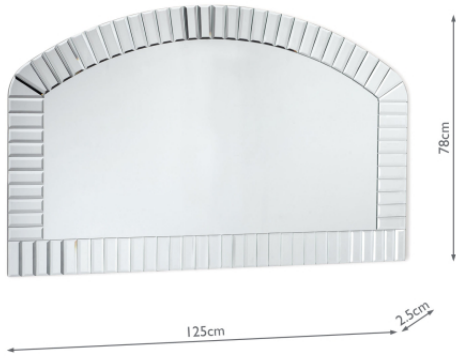

LA3691929-Q

Laura Ashley Capri Arched Over Mantel Bevelled Mirror 78 x 125cm

RRP

£445.01 (inc VAT)

TECHNICAL DATA

Measurements	H78 x W125cm
Finish	Mirror
Material	Glass
Nett Weight (kg)	21.5 kg

Suitable

Indoor