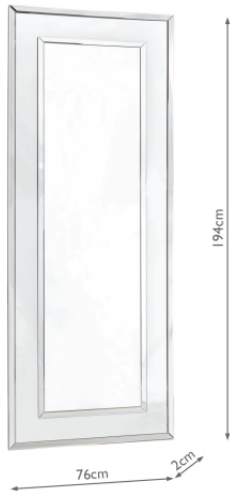

LA3664578-Q

Laura Ashley Evie Large Rectangle Mirror Clear Frame 194 x 76cm

RRP

£420.00 (inc VAT)

TECHNICAL DATA

Measurements	H194 x W76cm
Finish	Mirror
Material	Glass
Nett Weight (kg)	28 kg

Suitable

Indoor