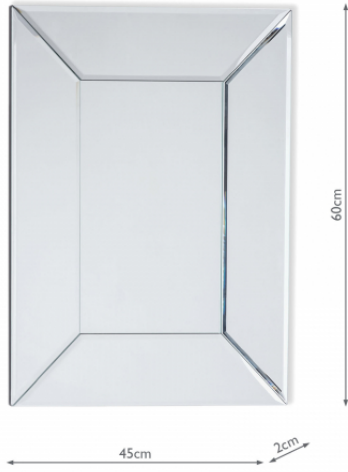

LA3624463-Q

Laura Ashley Gatsby Small Rectangle Mirror H60 x W45cm

RRP

£115.01 (inc VAT)

TECHNICAL DATA

Measurements	H60 x W45cm
Finish	Mirror
Material	Glass
Nett Weight (kg)	5.5 kg

Suitable

Indoor