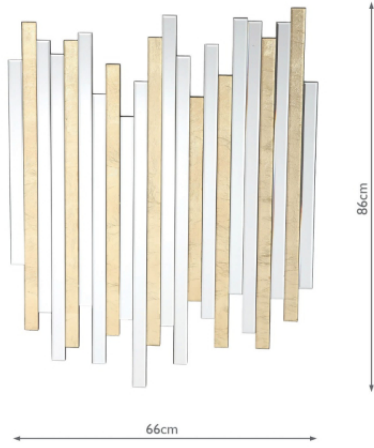

002PIM8666

Pimento Decorative Mirror Gold Foil Detail 86 X 66cm

RRP

£175.20 (inc VAT)

TECHNICAL DATA

Measurements	H86 x W66cm
Finish	Gold Mirror, Mirror
Material	Glass
Nett Weight (kg)	6.5 kg

Suitable

Indoor