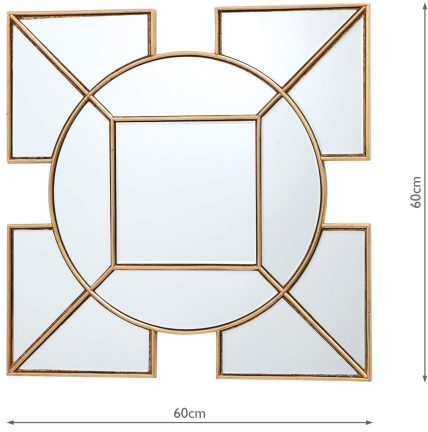

002LYS60

Lyshia Square Mirror With Gold Foil Detail 60cm

RRP
£198.00 (inc VAT)

TECHNICAL DATA

Measurements	H60 x W60cm
Finish	Gold Mirror, Mirror
Material	Glass
Nett Weight (kg)	5.5 kg

Suitable

Indoor