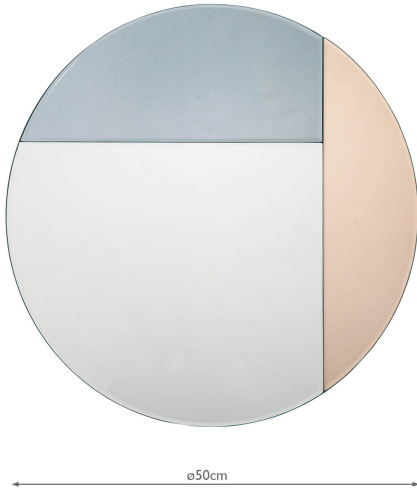

# Thalia Round Blue And Rose Gold Mirror 50cm

RRP

**£90.00** (inc VAT)

## TECHNICAL DATA

<b>Measurements</b>	Ø50cm
<b>Finish</b>	Mirror
<b>Material</b>	Glass
<b>Nett Weight (kg)</b>	2.5 kg

Suitable

Indoor