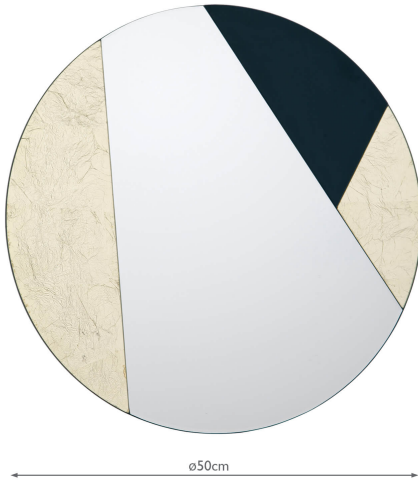

002JON50

Jonna Round Gold Leaf And Black Mirror 50cm

RRP

£90.00 (inc VAT)

TECHNICAL DATA

Measurements	Ø50cm
Finish	Mirror
Material	Glass
Nett Weight (kg)	2.5 kg

Suitable

Indoor