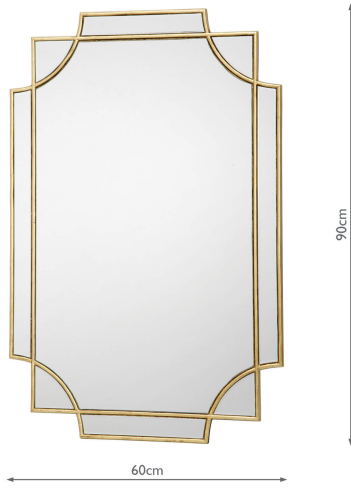

002GUA9060

Guapo Rectangle Gold Detail Mirror 90 x 60cm

RRP
£192.00 (inc VAT)

TECHNICAL DATA

Measurements	H90 x W60cm
Finish	Mirror, Antique Gold
Material	Glass, Metal
Nett Weight (kg)	7.5 kg

Suitable

Indoor