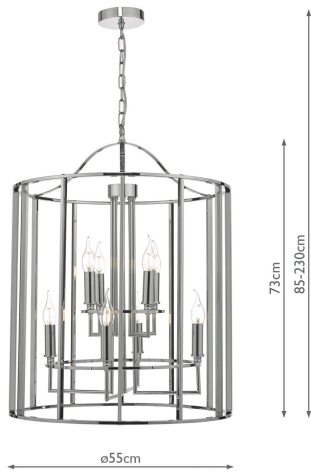

MYK0850

Myka 8lt Lantern Polished Chrome

RRP

£588.00 (inc VAT)

TECHNICAL DATA

Measurements	H min85 - max230 x Ø55cm
Fixing Plate Dimensions	H2.5 x Ø12cm
Finish	Polished Chrome
Material	Metal
Cable Material	Clear
Nett Weight (kg)	7 kg
Primary Light:	
Lamp	8 x 40w max SES CNDL
Recommended Lamp	BUL-E14-LED-14