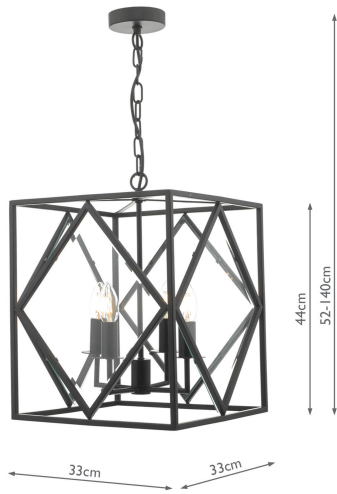

JEP0422

Jepsen 4 Light Lantern Black & Bevelled Edge Glass

RRP

£222.00 (inc VAT)

TECHNICAL DATA

Measurements	D33 x H min52 - max140 x W33cm
Shade Measurements	D33 x H38 x W33cm
Fixing Plate Dimensions	H2 x Ø10cm
Finish	Satin Black, Bevelled Glass
Material	Glass, Metal
Cable Material	Black
Nett Weight (kg)	5 kg
Primary Light:	
Lamp	4 x 60w max SES CNDL
Recommended Lamp	BUL-E14-LED-13

IP Rating

IP20

Suitable

Indoor

Electrical Class

Class II, Double Insulated